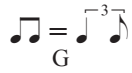

Blues 101

With Kevin Castro

1) 12 Bar Blues Progression For The Left Hand

G

C G

D C G D

2) Left Hand Blues Pattern

G

C G

D C G D G

3) Right Hand Broken Chord Pattern

4) Major Blues Riff

5) Blues In G

♩ = ♪³ ♪

G

C G